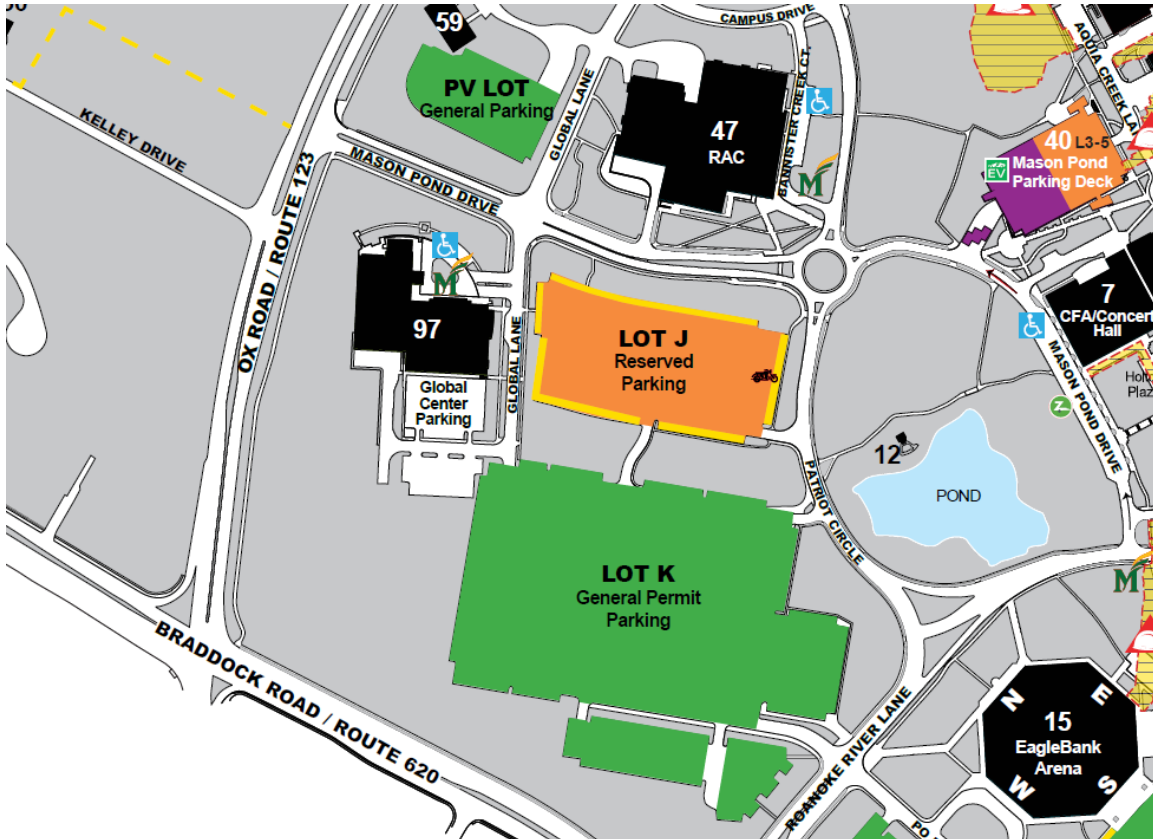

FACILITIES AND PARKING

Recreation Athletic Center (RAC)

4350 Banister Creek Court; Fairfax, VA 22030
703-993-5323

Visiting teams and spectators competing in the RAC or on RAC Field should park in LOT K. Parking in LOT K is FREE and does not require a decal on Saturday and Sunday. Additional parking is available in the MASON POND PARKING DECK (#40) for a small fee.

Visiting teams and spectators should check-in at the front desk of the RAC when entering the facility.

West Campus Fields and Tennis Complex

4605 Rapidan River Road; Fairfax, VA 22030
703-993-5323

Visiting teams and spectators should park in the spots located along RAPIDAN RIVER ROAD or in the WEST CAMPUS PARKING LOT for events occurring on Saturday and Sunday. Parking along RAPIDAN RIVER ROAD and in LOT K is FREE and does not require a decal on Saturday and Sunday. Parking in the grass is not permitted.

Restroom facilities are available at the pavilion located between Field 4 and Field 5 along RAPIDAN RIVER ROAD.

Aquatics and Fitness Center (AFC)

4520 Patriot Circle; Fairfax, VA 22030

703-993-3939

Visiting teams and spectators should park in LOT C for events taking place in the Aquatic & Fitness Center (#1). Parking in LOT K is FREE and does not require a decal on Saturday and Sunday. Additional parking is available in the SHENANDOAH PARKING DECK (#42) for a small fee.