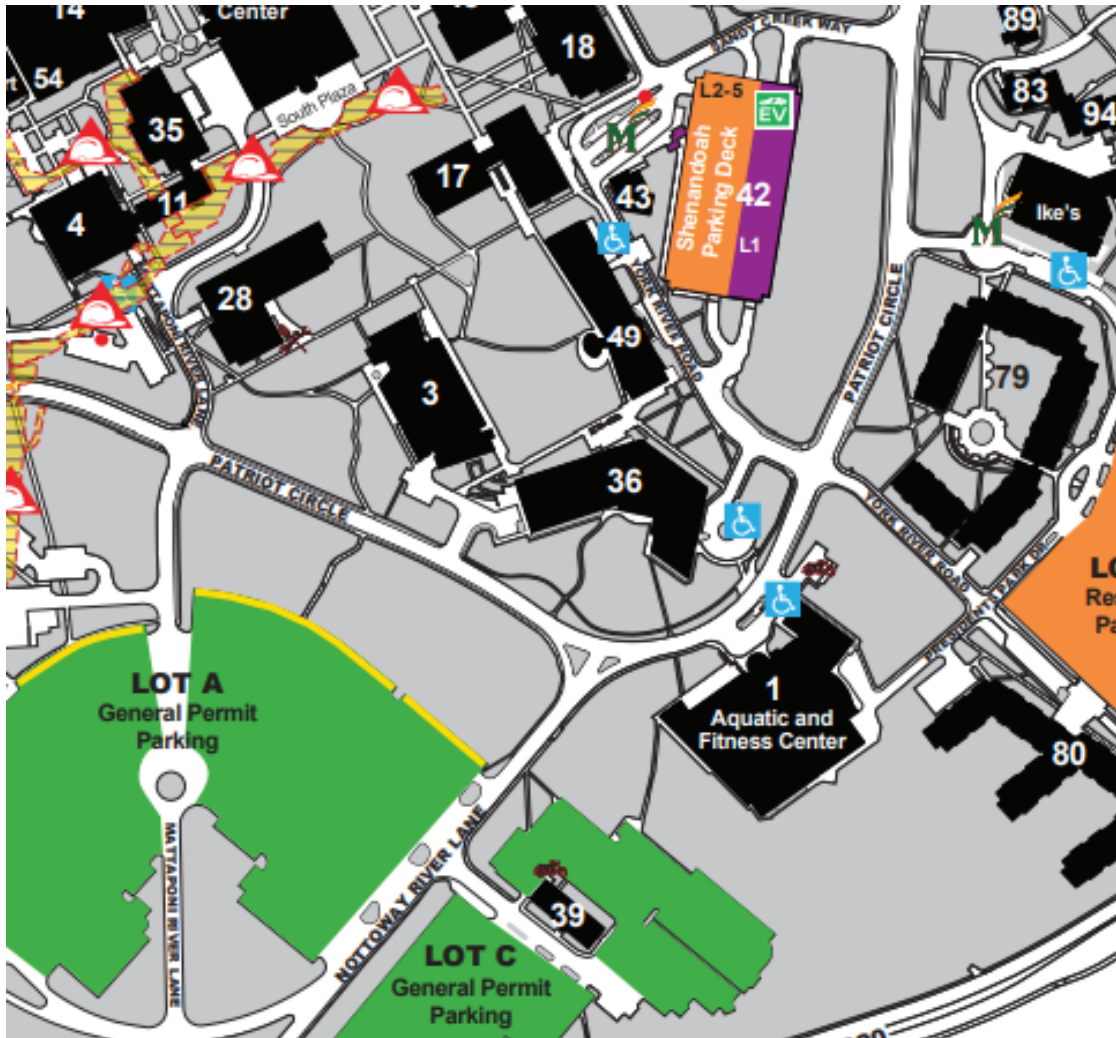

FACILITIES AND PARKING

Recreation Athletic Center (RAC)

4350 Banister Creek Court; Fairfax, VA 22030
703-993-5323

Visiting teams and spectators competing in the RAC or on RAC Field should park in LOT K. Parking in LOT K is FREE and does not require a decal on Saturday and Sunday. Additional parking is available in the MASON POND PARKING DECK (#40) for a small fee.

Visiting teams and spectators should check-in at the front desk of the RAC when entering the facility.

West Campus Fields and Tennis Complex

4605 Rapidan River Road; Fairfax, VA 22030
703-993-5323

Visiting teams and spectators should park in the spots located along RAPIDAN RIVER ROAD or in the WEST CAMPUS PARKING LOT for events occurring on Saturday and Sunday. Parking along RAPIDAN RIVER ROAD and in LOT K is FREE and does not require a decal on Saturday and Sunday. Parking in the grass is not permitted.

Restroom facilities are available at the pavilion located between Field 4 and Field 5 along RAPIDAN RIVER ROAD.

Aquatics and Fitness Center (AFC)

4520 Patriot Circle; Fairfax, VA 22030

703-993-3939

Visiting teams and spectators should park in LOT C for events taking place in the Aquatic & Fitness Center (#1). Parking in LOT K is FREE and does not require a decal on Saturday and Sunday. Additional parking is available in the SHENANDOAH PARKING DECK (#42) for a small fee.

Visiting teams and spectators should check-in at the front desk of the RAC when entering the facility.

Folding chairs are not permitted in the Aquatic & Fitness Center.

Field House, Mason Stadium, and Spuhler Field