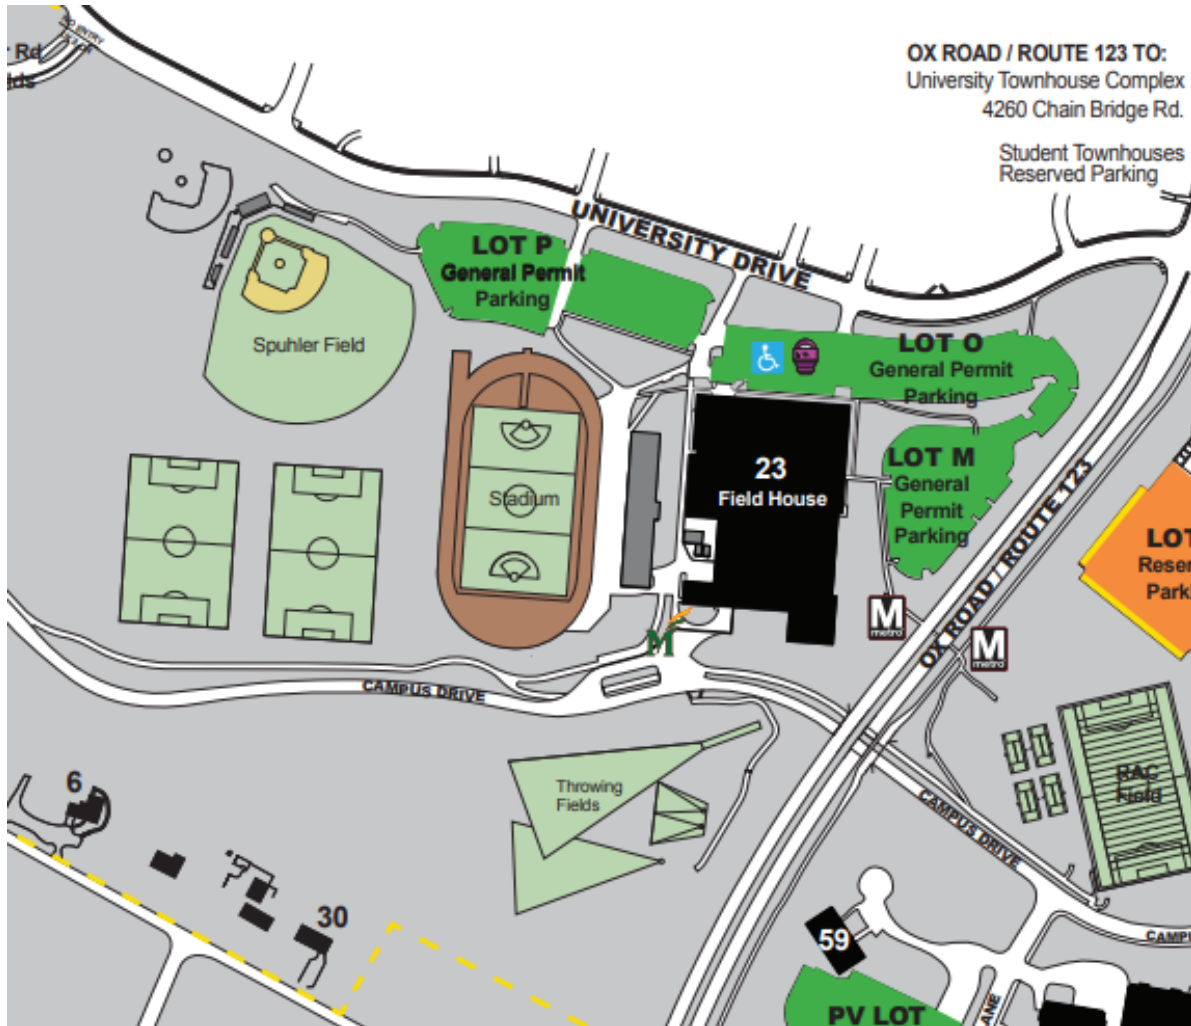

Field House, Mason Stadium, and Spuhler Field

4501 University Drive; Fairfax, VA 22030
703-993-3220

Visiting teams and spectators should park in LOT O or P for events taking place at the Field House, Mason Stadium, or Spuhler Field. Parking in LOT O and P is FREE and does not require a decal on Saturday and Sunday.