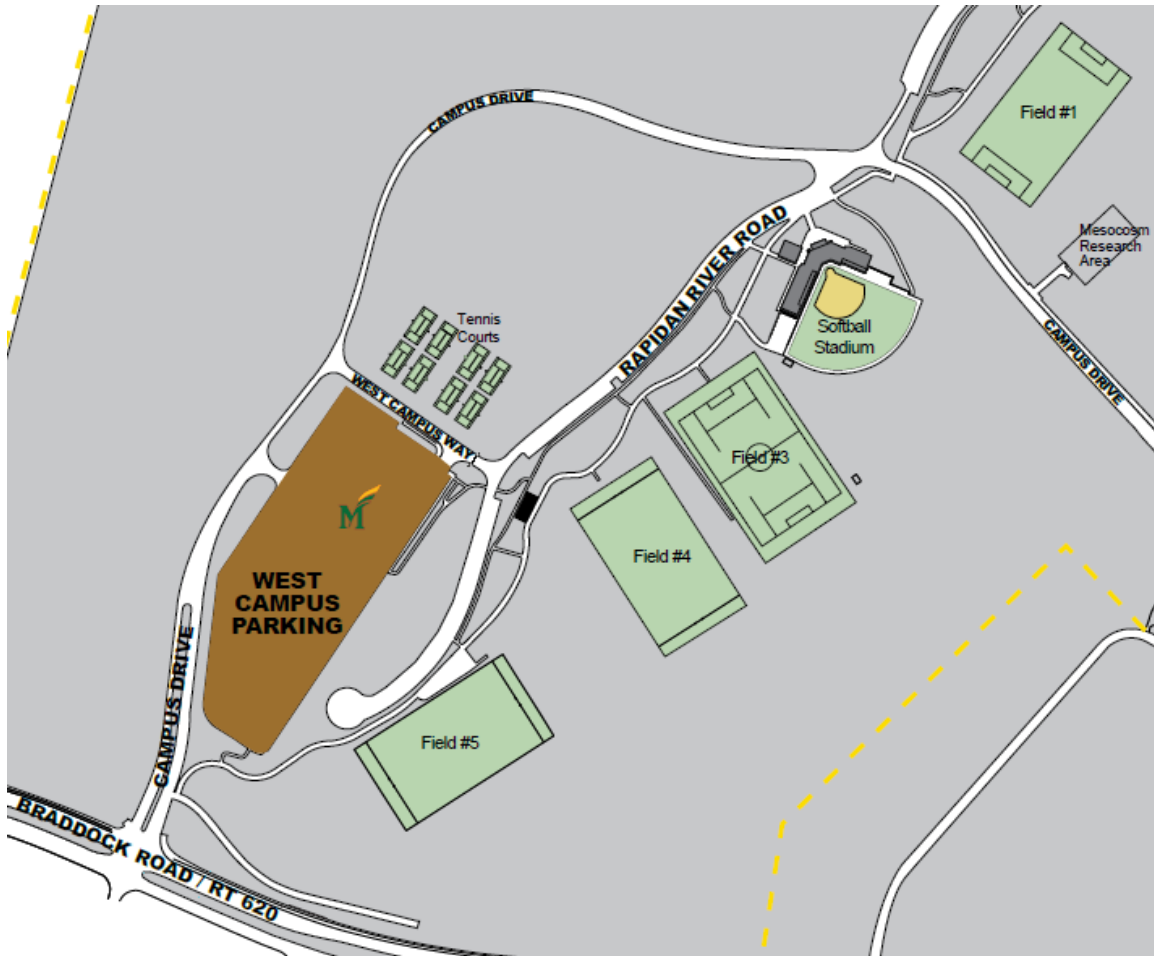

FACILITIES AND PARKING

Recreation Athletic Center (RAC)

4350 Banister Creek Court; Fairfax, VA 22030
703-993-5323

Visiting teams and spectators competing in the RAC or on RAC Field should park in LOT K. Parking in LOT K is FREE and does not require a decal on Saturday and Sunday. Additional parking is available in the MASON POND PARKING DECK (#40) for a small fee.

Visiting teams and spectators should check-in at the front desk of the RAC when entering the facility.

West Campus Fields and Tennis Complex

4605 Rapidan River Road; Fairfax, VA 22030
703-993-5323

Visiting teams and spectators should park in the spots located along RAPIDAN RIVER ROAD or in the WEST CAMPUS PARKING LOT for events occurring on Saturday and Sunday. Parking along RAPIDAN RIVER ROAD and in LOT K is FREE and does not require a decal on Saturday and Sunday. Parking in the grass is not permitted.

Restroom facilities are available at the pavilion located between Field 4 and Field 5 along RAPIDAN RIVER ROAD.

Aquatics and Fitness Center (AFC)

4520 Patriot Circle; Fairfax, VA 22030

703-993-3939

Visiting teams and spectators should park in LOT C for events taking place in the Aquatic & Fitness Center (#1). Parking in LOT K is FREE and does not require a decal on Saturday and Sunday. Additional parking is available in the SHENANDOAH PARKING DECK (#42) for a small fee.