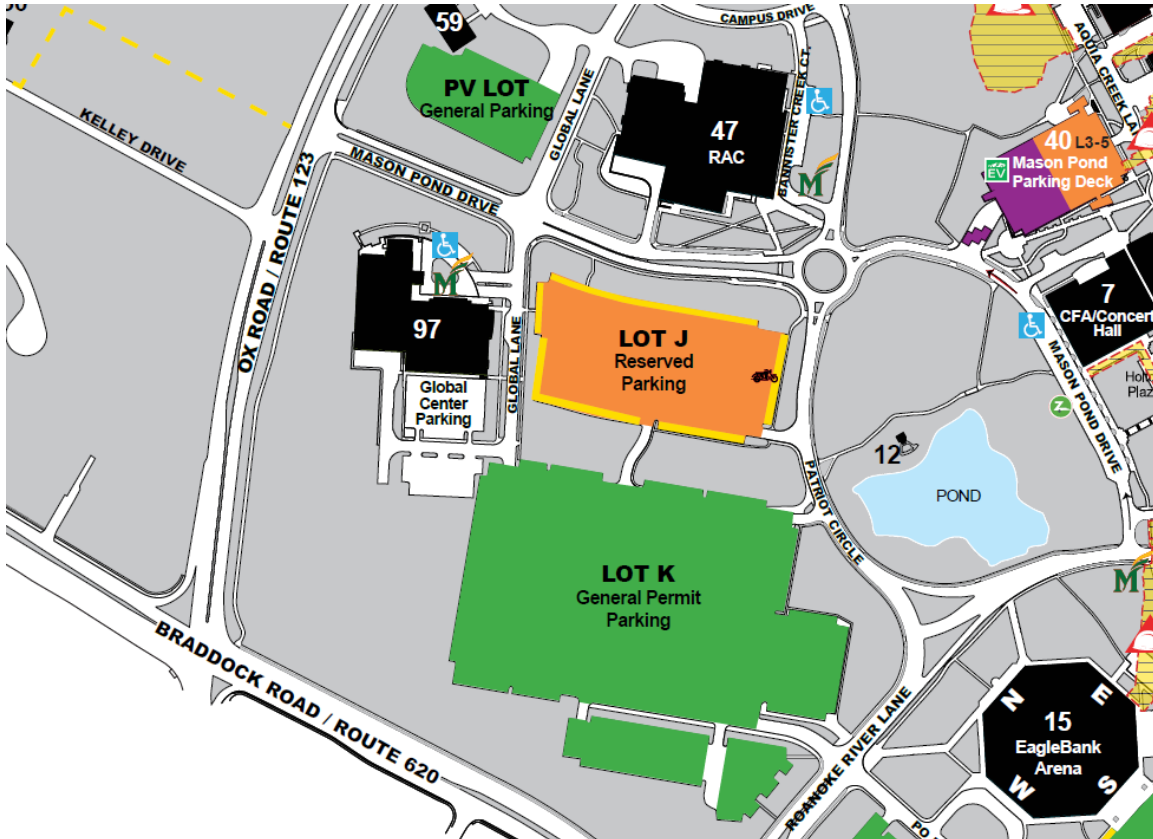

FACILITIES AND PARKING

Recreation Athletic Center (RAC)

4350 Banister Creek Court; Fairfax, VA 22030
703-993-5323

Visiting teams and spectators competing in the RAC or on RAC Field should park in LOT K. Parking in LOT K is FREE and does not require a decal on Saturday and Sunday. Additional parking is available in the MASON POND PARKING DECK (#40) for a small fee.

Visiting teams and spectators should check-in at the front desk of the RAC when entering the facility.

West Campus Fields and Tennis Complex

4605 Rapidan River Road; Fairfax, VA 22030
703-993-5323

Visiting teams and spectators should park in the spots located along RAPIDAN RIVER ROAD or in the WEST CAMPUS PARKING LOT for events occurring on Saturday and Sunday. Parking along RAPIDAN RIVER ROAD and in LOT K is FREE and does not require a decal on Saturday and Sunday. Parking in the grass is not permitted.

Restroom facilities are available at the pavilion located between Field 4 and Field 5 along RAPIDAN RIVER ROAD.

Aquatics and Fitness Center (AFC)

4520 Patriot Circle; Fairfax, VA 22030
703-993-3939

Visiting teams and spectators should park in LOT C for events taking place in the Aquatic & Fitness Center (#1). Parking in LOT K is FREE and does not require a decal on Saturday and Sunday. Additional parking is available in the SHENANDOAH PARKING DECK (#42) for a small fee.