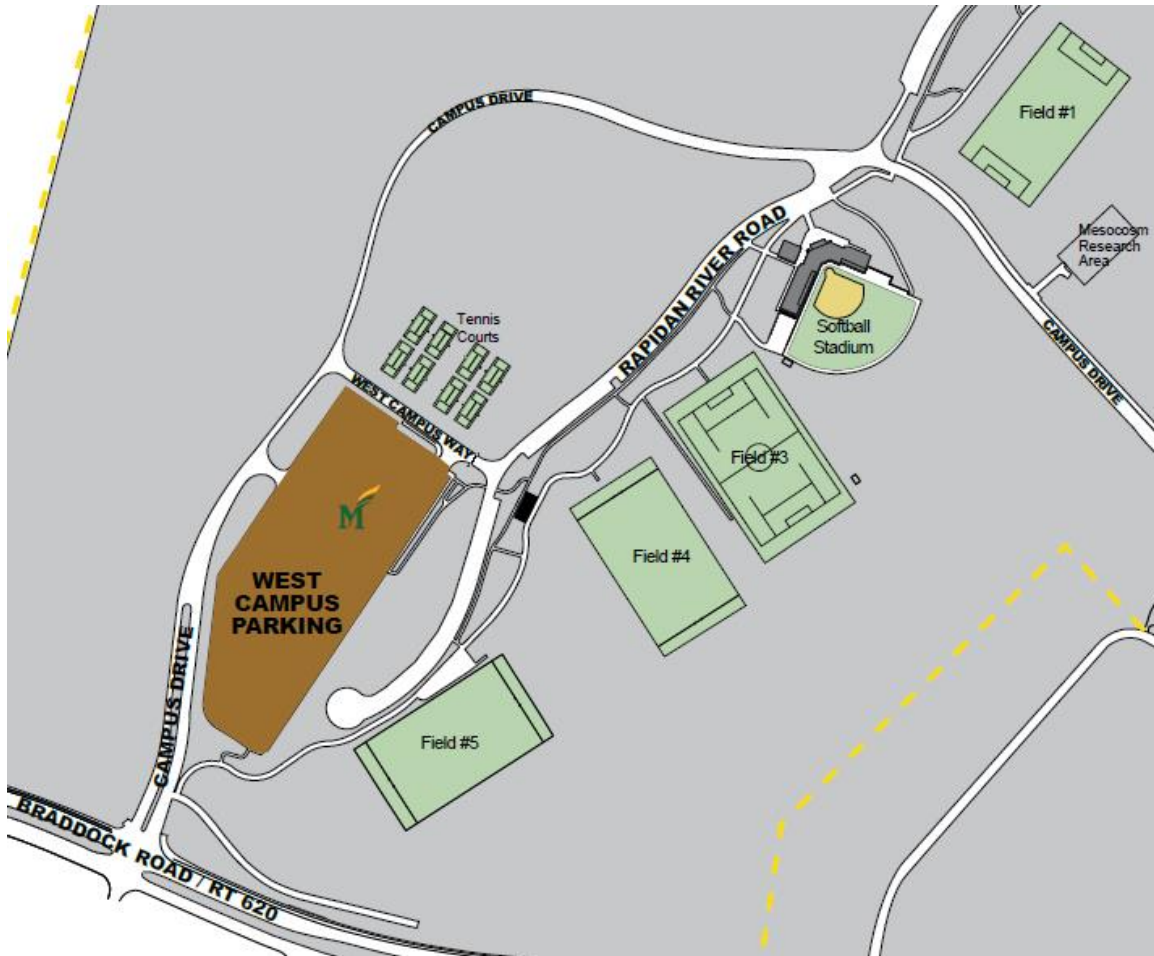

FACILITIES AND PARKING

Recreation Athletic Center (RAC)

4350 Banister Creek Court; Fairfax, VA 22030
703-993-5323

Visiting teams and spectators competing in the RAC or on RAC Field should park in LOT K. Parking in LOT K is FREE and does not require a decal on Saturday and Sunday. Additional parking is available in the MASON POND PARKING DECK (#40) for a small fee.

Visiting teams and spectators should check-in at the front desk of the RAC when entering the facility.

West Campus Fields and Tennis Complex

4605 Rapidan River Road; Fairfax, VA 22030
703-993-5323

Visiting teams and spectators should park in the spots located along RAPIDAN RIVER ROAD or in the WEST CAMPUS PARKING LOT for events occurring on Saturday and Sunday. Parking along RAPIDAN RIVER ROAD and in LOT K is FREE and does not require a decal on Saturday and Sunday. Parking in the grass is not permitted.

Restroom facilities are available at the pavilion located between Field 4 and Field 5 along RAPIDAN RIVER ROAD.

Aquatics and Fitness Center (AFC)

4520 Patriot Circle; Fairfax, VA 22030
703-993-3939

Visiting teams and spectators should park in LOT C for events taking place in the Aquatic & Fitness Center (#1). Parking in LOT K is FREE and does not require a decal on Saturday and Sunday. Additional parking is available in the SHENANDOAH PARKING DECK (#42) for a small fee.