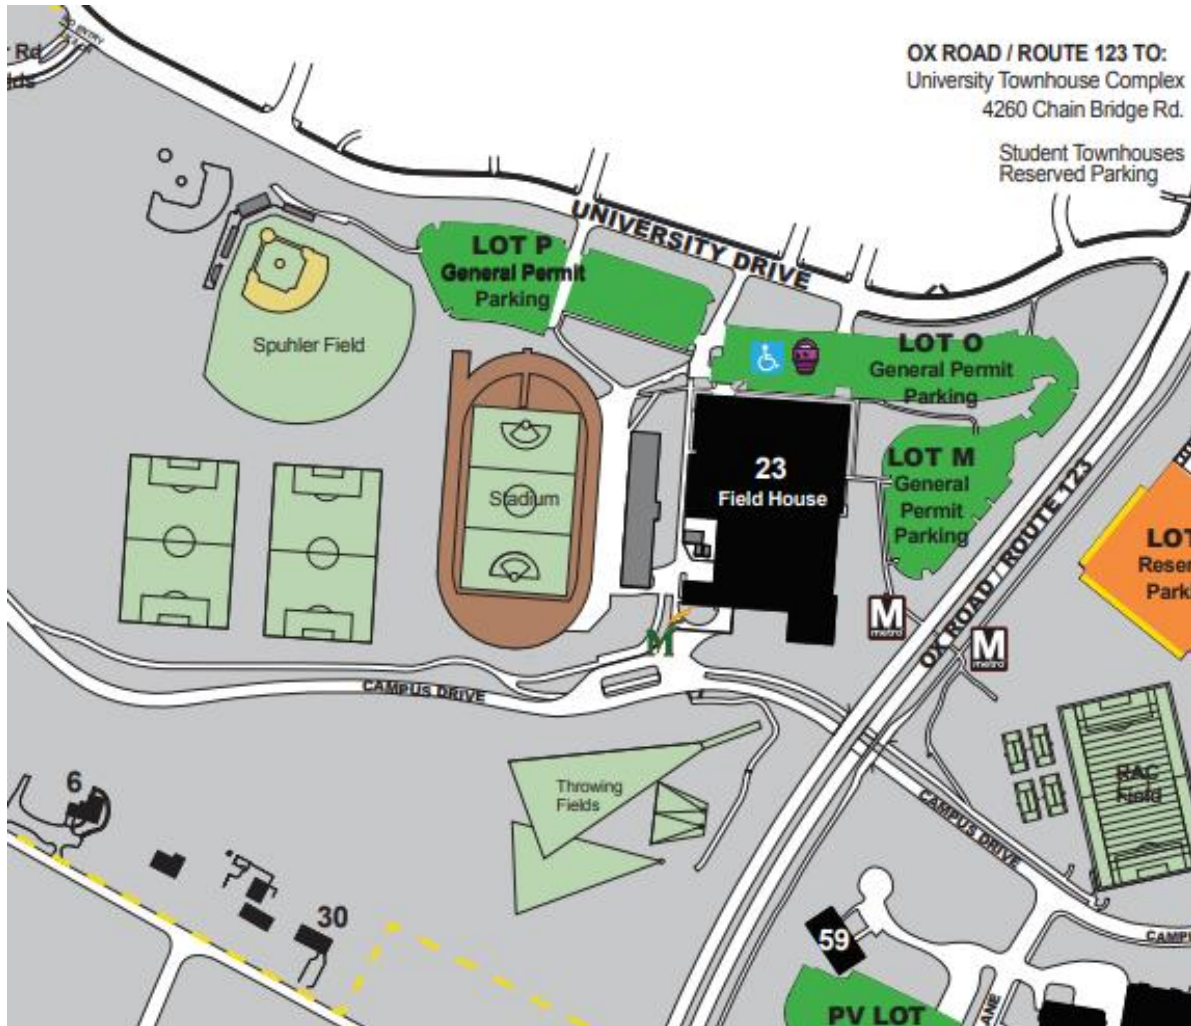

Field House, Mason Stadium, and Spuhler Field

4501 University Drive; Fairfax, VA 22030
703-993-3220

Visiting teams and spectators should park in LOT O or P for events taking place at the Field House, Mason Stadium, or Spuhler Field. Parking in LOT O and P is FREE and does not require a decal on Saturday and Sunday.