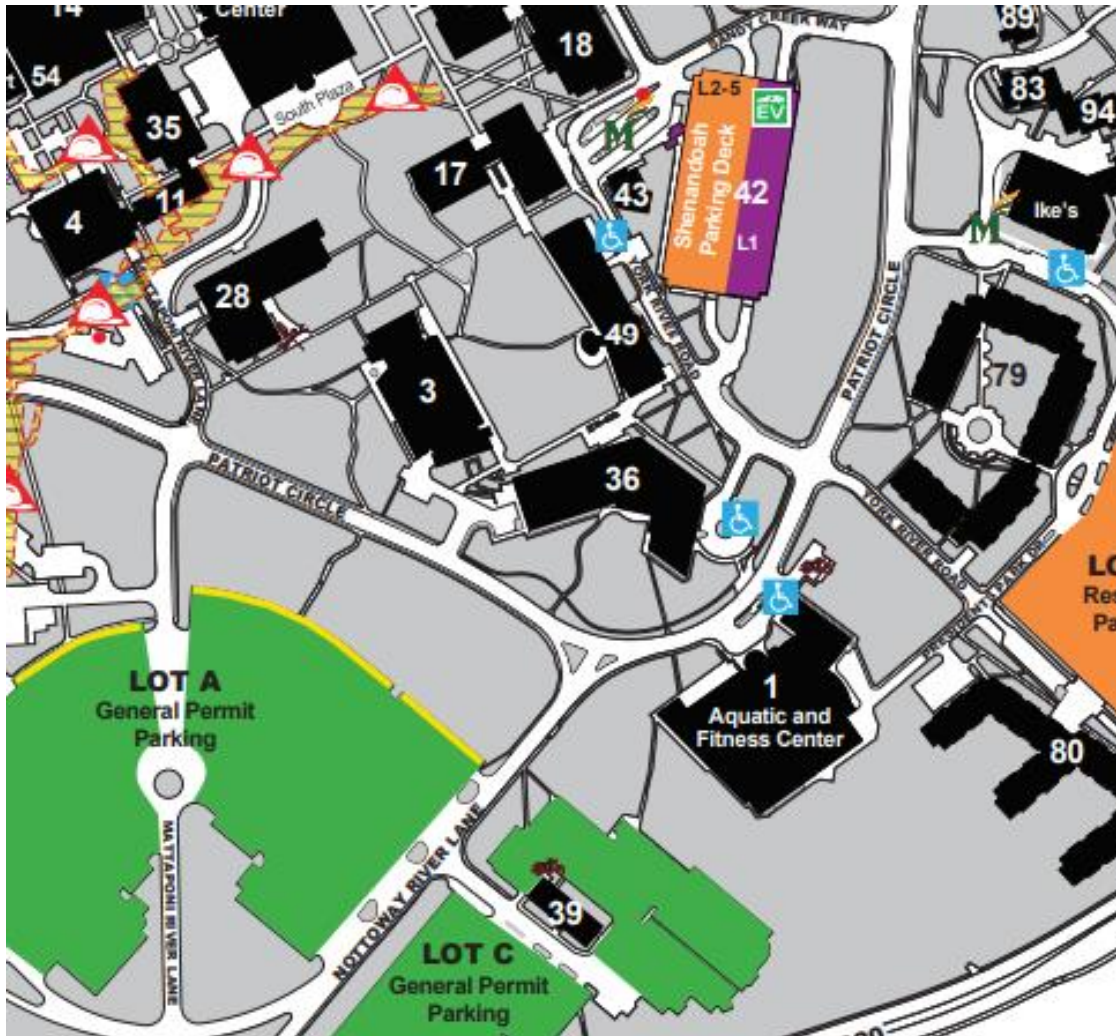

FACILITIES AND PARKING

Recreation Athletic Center (RAC)

4350 Banister Creek Court; Fairfax, VA 22030
703-993-5323

Visiting teams and spectators competing in the RAC or on RAC Field should park in LOT K. Parking in LOT K is FREE and does not require a decal on Saturday and Sunday. Additional parking is available in the MASON POND PARKING DECK (#40) for a small fee.

Visiting teams and spectators should check-in at the front desk of the RAC when entering the facility.

West Campus Fields and Tennis Complex

4605 Rapidan River Road; Fairfax, VA 22030
703-993-5323

Visiting teams and spectators should park in the spots located along RAPIDAN RIVER ROAD or in the WEST CAMPUS PARKING LOT for events occurring on Saturday and Sunday. Parking along RAPIDAN RIVER ROAD and in LOT K is FREE and does not require a decal on Saturday and Sunday. Parking in the grass is not permitted.

Restroom facilities are available at the pavilion located between Field 4 and Field 5 along RAPIDAN RIVER ROAD.

Aquatics and Fitness Center (AFC)

4520 Patriot Circle; Fairfax, VA 22030
703-993-3939

Visiting teams and spectators should park in LOT C for events taking place in the Aquatic & Fitness Center (#1). Parking in LOT K is FREE and does not require a decal on Saturday and Sunday. Additional parking is available in the SHENANDOAH PARKING DECK (#42) for a small fee.

Visiting teams and spectators should check-in at the front desk of the RAC when entering the facility.

Folding chairs are not permitted in the Aquatic & Fitness Center.

Field House, Mason Stadium, and Spuhler Field